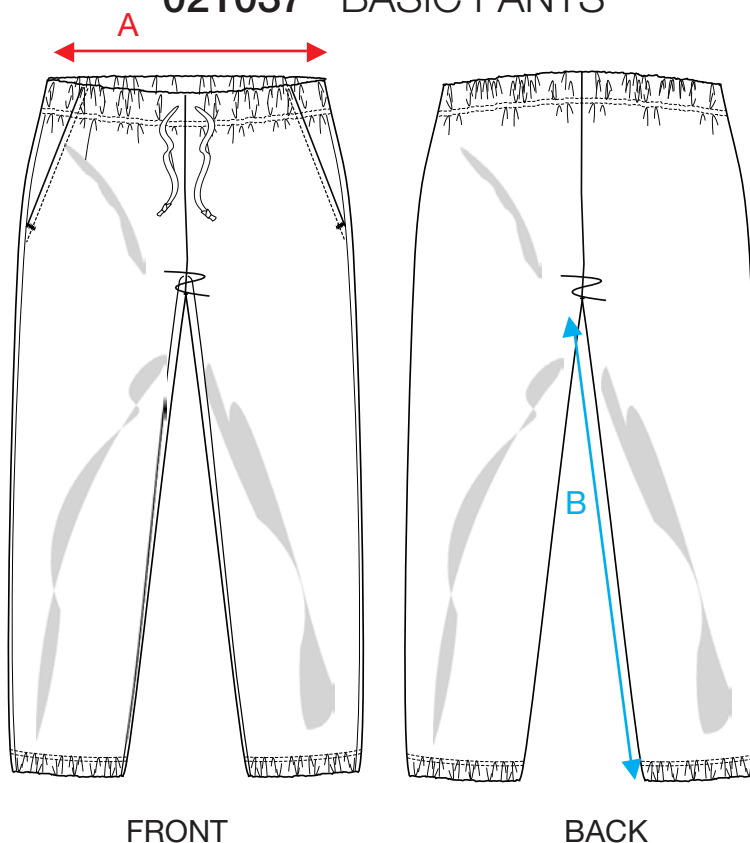

### MEASUREMENT SHEET/SIZE SPEC

#### 021037 BASIC PANTS

FRONT

BACK

MEASUREMENT IN CM	XS	S	M	L	XL	XXL	3XL	4XL
A - 1/2 WAIST RELAXED	35,6	37,3	39	41,5	44	46,5	49	51,5
B - INSEAM	75	78	80	82	85	88	91	92,5

Sizing chart is in centimeters and sizing is subject to a market accepted tolerance. No rights may be derived from this sizing chart.