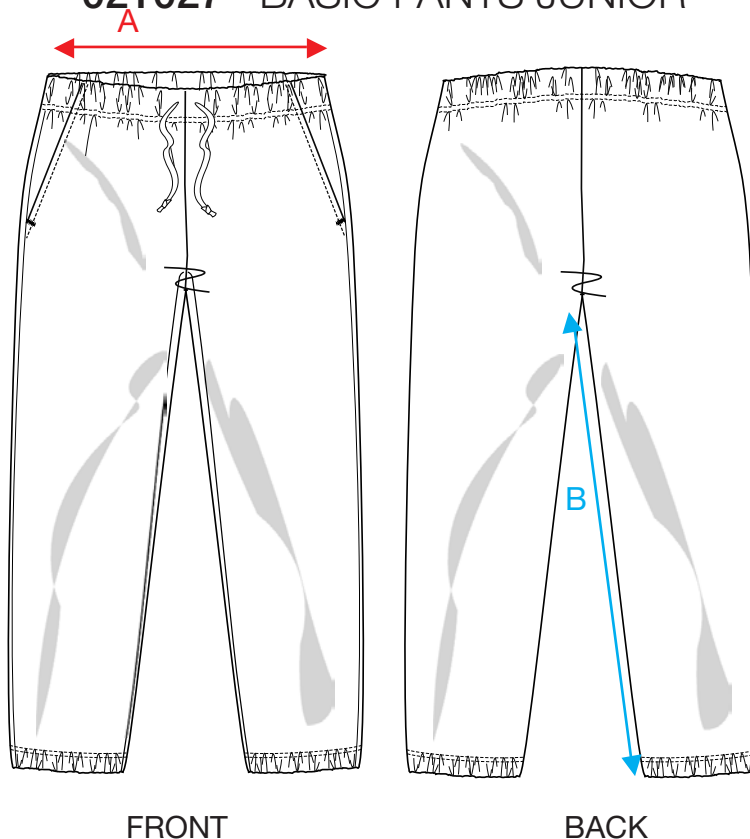

## MEASUREMENT SHEET/SIZE SPEC

021027 BASIC PANTS JUNIOR

FRONT

BACK

MEASUREMENT IN CM	90/100	110/120	130/140	150/160
A - 1/2 WAIST RELAXED	26	29	32	35
B - INSEAM	48	56	64	72

Sizing chart is in centimeters and sizing is subject to a market accepted tolerance. No rights may be derived from this sizing chart.